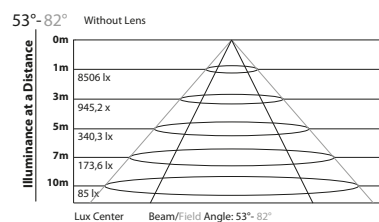

PHOTOMETRIC DATA

APPROVED

prolightsamerica.com

info@prolightsamerica.com
www.prolightsamerica.com

Distributed by

A.C. Lighting Inc.
Tel: +1 416-255-9494
Fax: +1 416-255-3514

northamerica@aclighting.com
www.aclighting.com