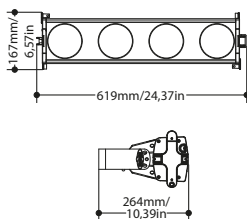

ARENACOB4FC

IP multifunctional FullColor LED blinder

ARENACOB4FC Technical Specification

LIGHT SOURCE

Source:	4x75 W RGBW LEDs
Luminous Flux:	(24°) 5393 lm, (40°) 6260lm
Lux:	(24°) 2413lux@3m Full

OPTICS

Beam Angle:	(inc) 24° - (opt) 40°
Field Angle:	46°
Pixel pitch:	150mm / 5.91"
Additional Optics:	40°(opt), 32° without magnetic lens
Other:	Magnetic replacement of front lens

COLOR SYSTEM

Color Mixing:	RGBW/FC
CTC:	CTC control through independent DMX channel
Color Wheel:	Virtual color wheel with presets

DYNAMIC EFFECTS

Pixel Patterns:	Preprogrammed dynamic and static patterns
FX Generator:	Adjustable foreground/background color, index, speed, direction

CONTROL

Protocols:	DMX512, RDM
Pixel Control:	Pixel2Pixel control

ELECTRONICS

Dimmer:	Linear 0~100% electronic dimmer
Dimmer Curves:	4Different dimming curves available
Strobe/Shutter:	1-28Hz, electronic

ELECTRICAL

Power Consumption (at 230V):	227W
Power Consumption (at 120V):	230W

PHYSICAL

Signal Connection:	IP DMX 5p IN/OUT, IP ARTNET Neutrik IN/OUT
Power Connection:	IN/OUT Neutrik Truecon
IP:	65for outdoor events
Dimensions (WxHxD):	619x167x264mm / 24.37"x6.57"x10.39"
Weight:	8kg / 17.64lbs

TECHNICAL DRAWING

PHOTOMETRIC DATA

APPROVED

prolightsamerica.com

info@prolightsamerica.com
www.prolightsamerica.com

Distributed by

A.C. Lighting Inc.
Tel: +1 416-255-9494
Fax: +1 416-255-3514

northamerica@aclighting.com
www.aclighting.com