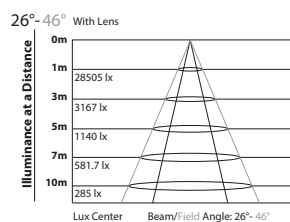

PHOTOMETRIC DATA

APPROVED

prolightsamerica.com

info@prolightsamerica.com
www.prolightsamerica.com

Distributed by

A.C. Lighting Inc.
Tel: +1 416-255-9494
Fax: +1 416-255-3514

northamerica@aclighting.com
www.aclighting.com