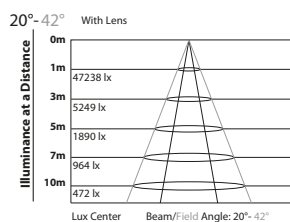

PHOTOMETRIC DATA

APPROVED

prolightsamerica.com

info@prolightsamerica.com
www.prolightsamerica.com

Distributed by

A.C. Lighting Inc.
Tel: +1 416-255-9494
Fax: +1 416-255-3514

northamerica@aclighting.com
www.aclighting.com