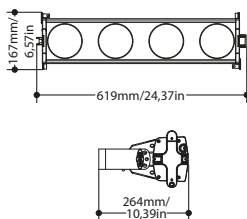

## ARENACOB4HALO Technical Specification

LIGHT SOURCE		CONTROL	
Source:	3000K White COB 4x72W + Amber 16x3W	Protocols:	DMX512, RDM
CT:	3000K	Pixel Control:	Pixel2Pixel control
CRI:	>92Ra	ELECTRONICS	
Luminous Flux:	14386lm	Dimmer:	Linear 0~100% electronic dimmer
Lux:	(24°) 6330lux@3m	Dimmer Curves:	4 Different dimming curves available
OPTICS		Strobe/Shutter:	1-28Hz, electronic
Beam Angle:	(inc) 24° - (opt) 40°	ELECTRICAL	
Field Angle:	42°	Power Consumption (at 230V):	341W
Pixel pitch:	150mm / 5.91"	Power Consumption (at 120V):	350W
Additional Optics:	40°(opt), 32° without magnetic lens	PHYSICAL	
Other:	Magnetic replacement of front lens	Signal Connection:	5p IP in/out
COLOR SYSTEM		Power Connection:	Seetronic Powerkon True IP65 in/out
Color Mixing:	Tungsten 3000+ambershift	IP:	65 for outdoor events
CTC:	Amber-shift activation by DMX	Dimensions (WxHxD):	619x167x264mm / 24.37"x6.57"x10.39"
DYNAMIC EFFECTS		Weight:	7,9kg / 17.42lbs
Pixel Patterns:	Preprogrammed dynamic and static patterns		
FX Generator:	Adjustable foreground/ background color, index, speed, direction		

### TECHNICAL DRAWING