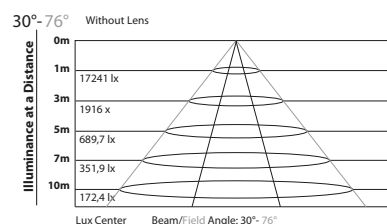

PHOTOMETRIC DATA

APPROVED

prolightsamerica.com

info@prolightsamerica.com
www.prolightsamerica.com

Distributed by

A.C. Lighting Inc.
Tel: +1 416-255-9494
Fax: +1 416-255-3514

northamerica@aclighting.com
www.aclighting.com