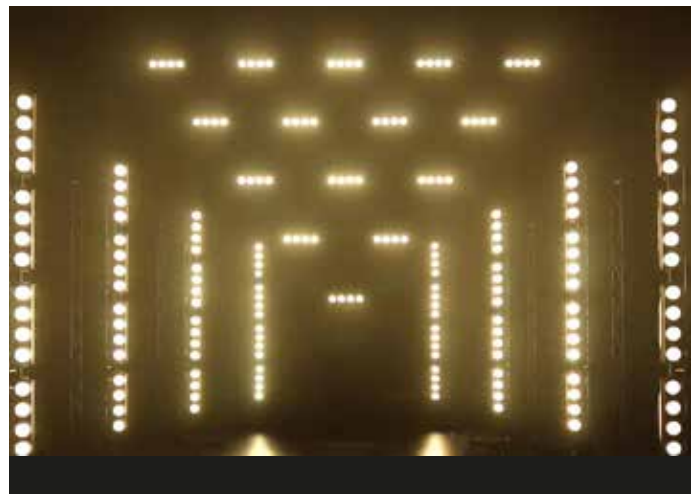

PHOTO GALLERY & APPLICATIONS