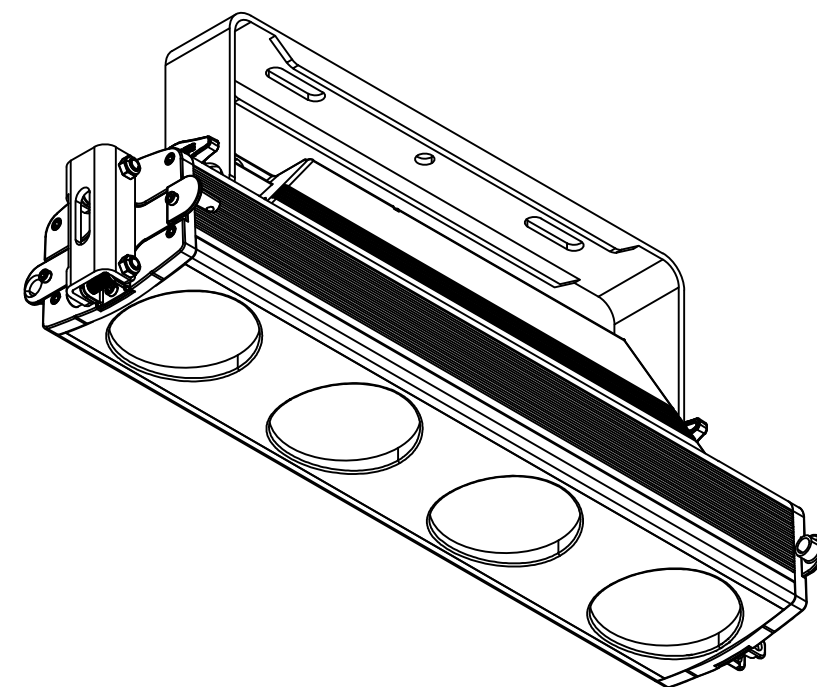

All dimensions are in mm/in
 Le misure sono espresse in mm/in

		Drawing number	
Title ARENACOB4HALO		Draw description	
Date 26/08/2017	Revision N. 001	Sheet of 01 01	Checked
Duplication of this drawing, either full or in part, is strictly prohibited without prior written authorization of PROLIGHTS.			