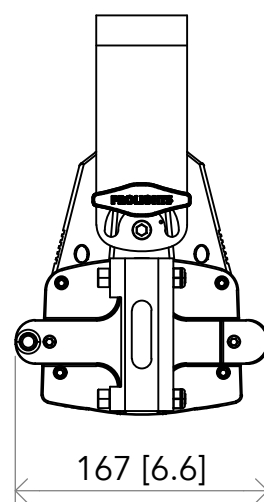

All dimensions are in mm/in
 Le misure sono espresse in mm/in

		Drawing number	
Title ARENACOB4HALO		Draw description	
Date 26/08/2017	Revision N. 001	Sheet of 01 01	Checked
Duplication of this drawing, either full or in part, is strictly prohibited without prior written authorization of PROLIGHTS.			