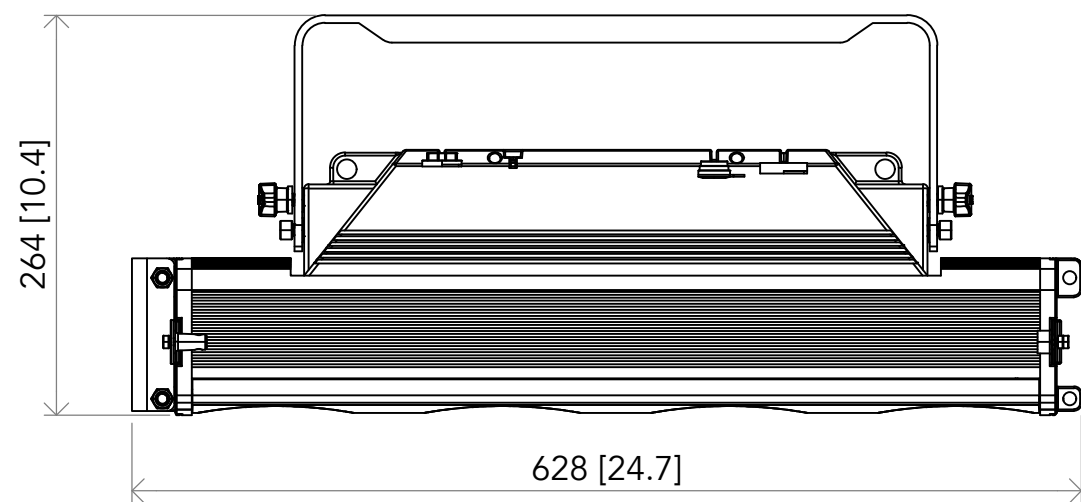

All dimensions are in mm/in
 Le misure sono espresse in mm/in

		Drawing number	
Title ARENACOB4HALO		Draw description	
Date 26/08/2017	Revision N. 001	Sheet of 01 01	Checked
Duplication of this drawing, either full or in part, is strictly prohibited without prior written authorization of PROLIGHTS.			