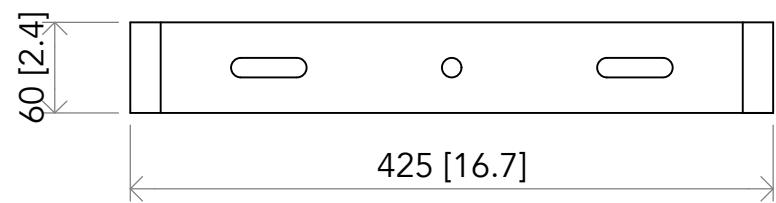

All dimensions are in mm/in
 Le misure sono espresse in mm/in

		Drawing number	
Title ARENACOB4HALO		Draw description	
Date 26/08/2017	Revision N. 001	Sheet of 01 01	Checked
Duplication of this drawing, either full or in part, is strictly prohibited without prior written authorization of PROLIGHTS.			