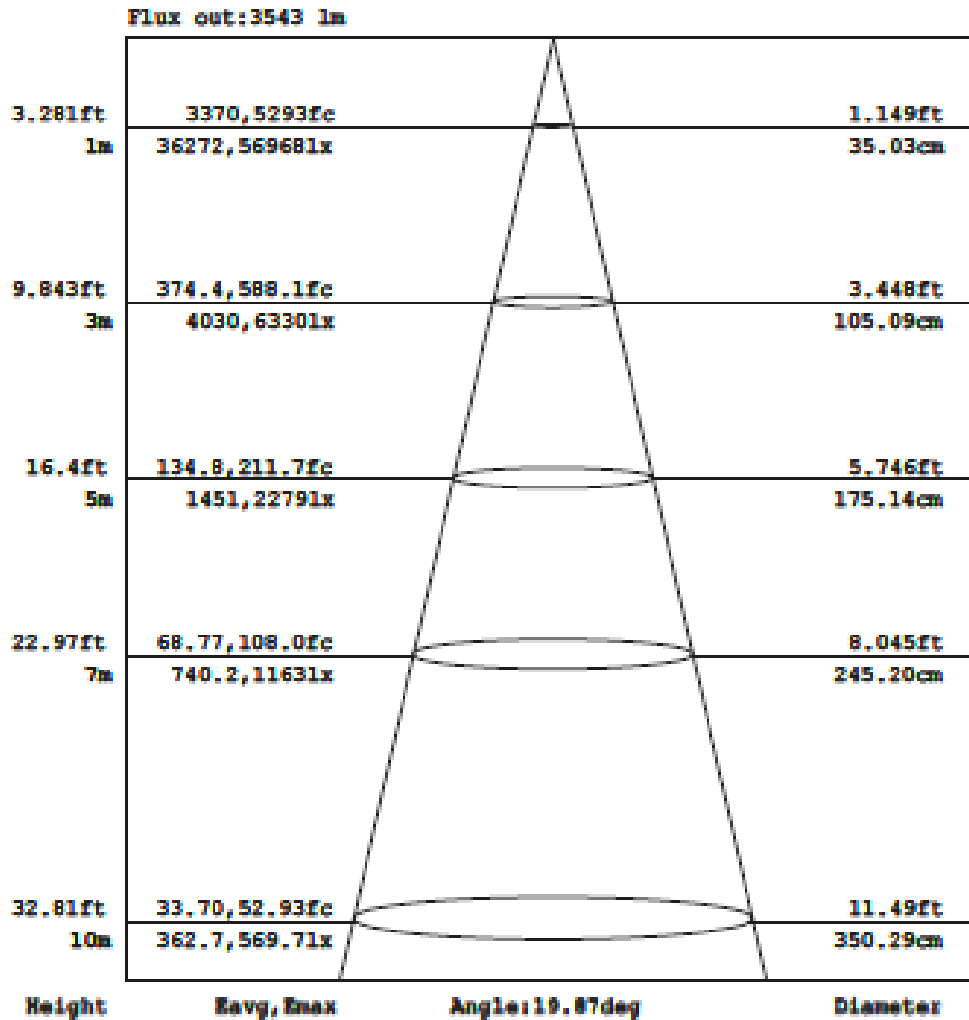

## Goniophotometers Diagram

Note: The Curves indicate the illuminated area and the average illumination when the luminaire is at different distance.