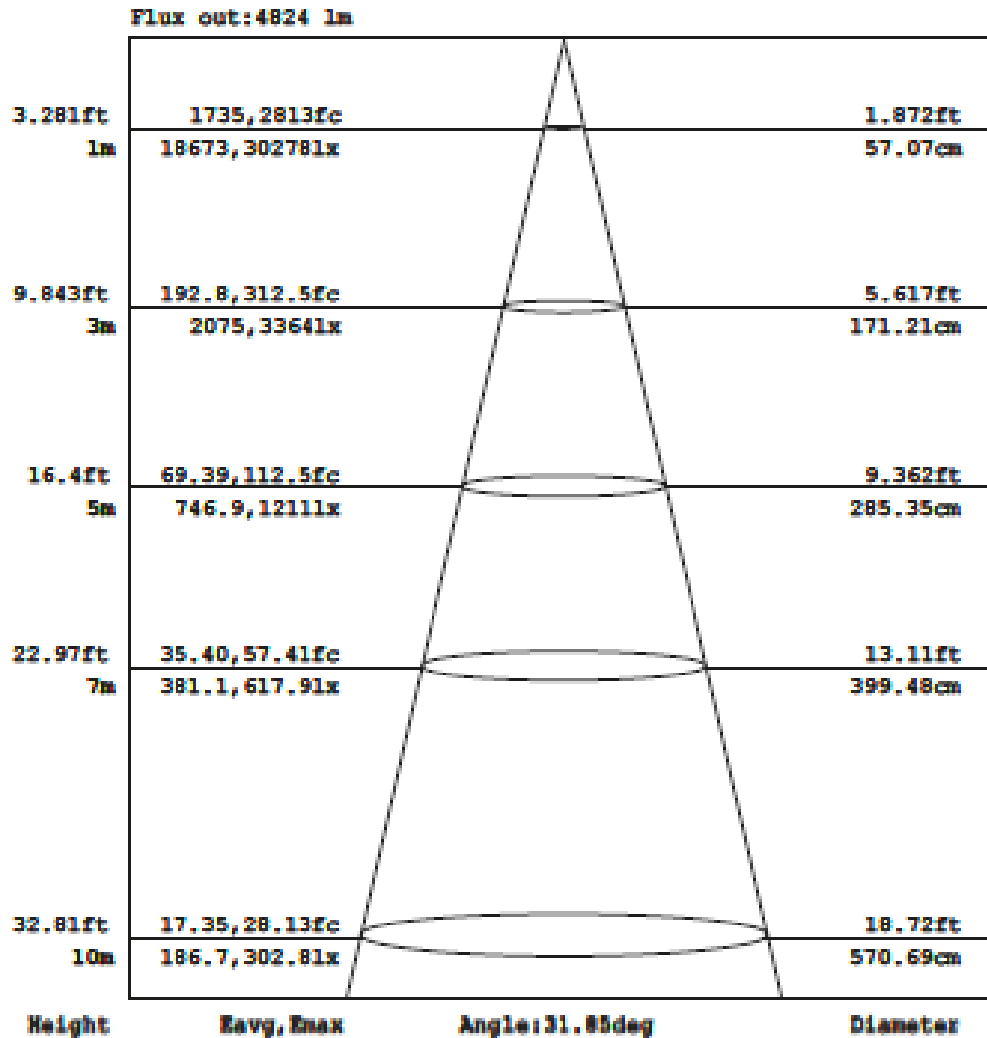

## Goniophotometers Diagram

Note: The Curves indicate the illuminated area and the average illumination when the luminaire is at different distance.