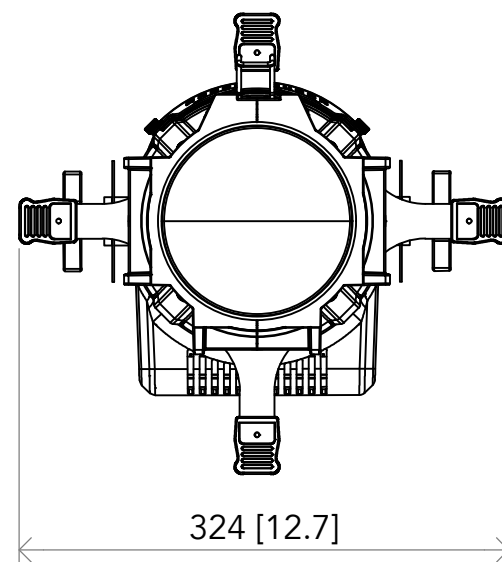

All dimensions are in mm/in
 Le misure sono espresse in mm/in

		Drawing number	
Title ECLIPSEFS		Draw description	
Date 26/08/2017	Revision N. 001	Sheet of 01 01	Checked
Duplication of this drawing, either full or in part, is strictly prohibited without prior written authorization of PROLIGHTS.			