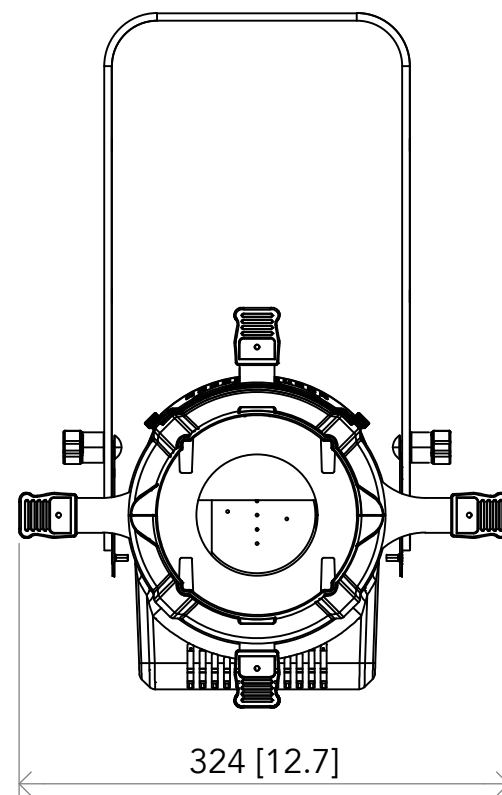

All dimensions are in mm/in
 Le misure sono espresse in mm/in

		Drawing number	
Title ECLIPSEFS		Draw description	
Date 26/08/2017	Revision N. 001	Sheet of 01 01	Checked
Duplication of this drawing, either full or in part, is strictly prohibited without prior written authorization of PROLIGHTS.			