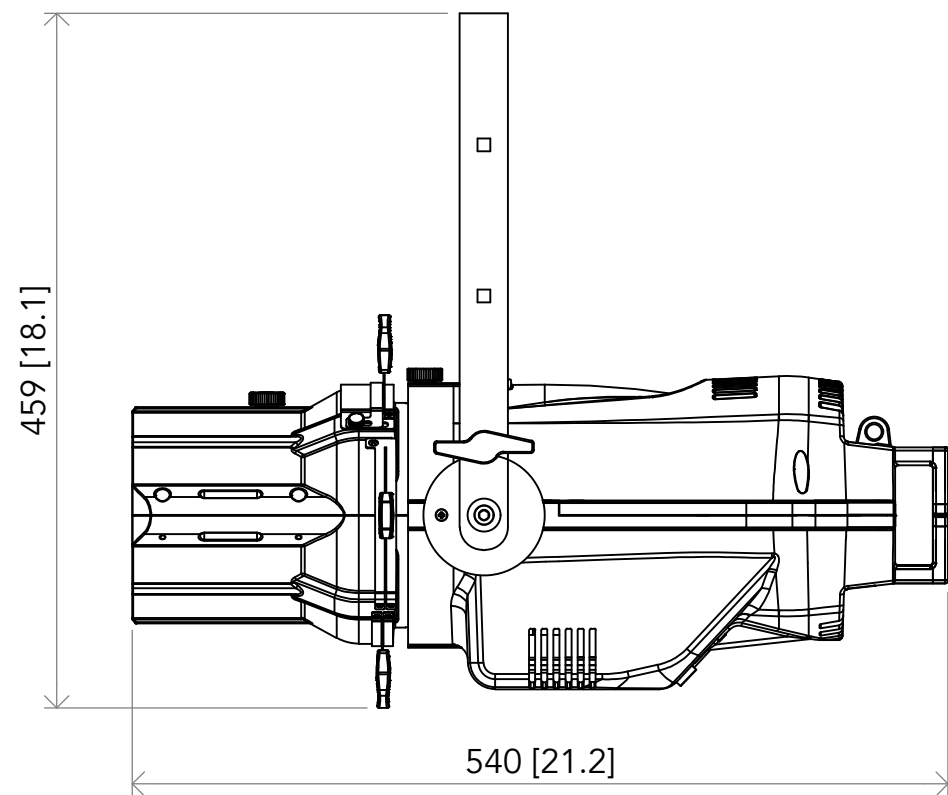

All dimensions are in mm/in
 Le misure sono espresse in mm/in

		Drawing number	
Title ECLIPSEFS		Draw description	
Date 26/08/2017	Revision N. 001	Sheet of 01 01	Checked
Duplication of this drawing, either full or in part, is strictly prohibited without prior written authorization of PROLIGHTS.			