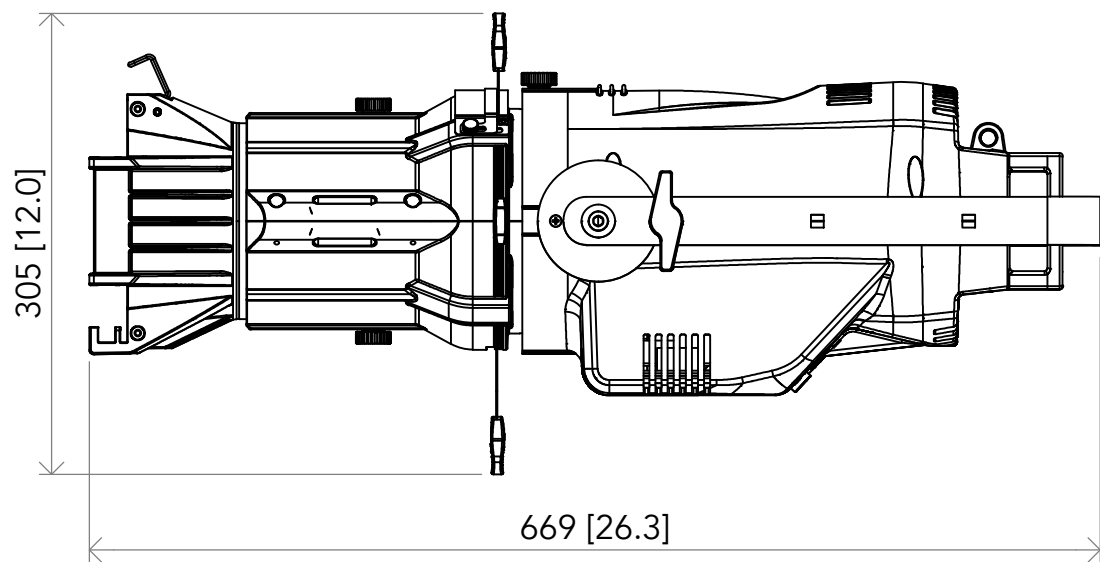

All dimensions are in mm/in
 Le misure sono espresse in mm/in

		Drawing number	
Title ECLIPSEFS		Draw description	
Date 26/08/2017	Revision N. 001	Sheet of 01 01	Checked
Duplication of this drawing, either full or in part, is strictly prohibited without prior written authorization of PROLIGHTS.			