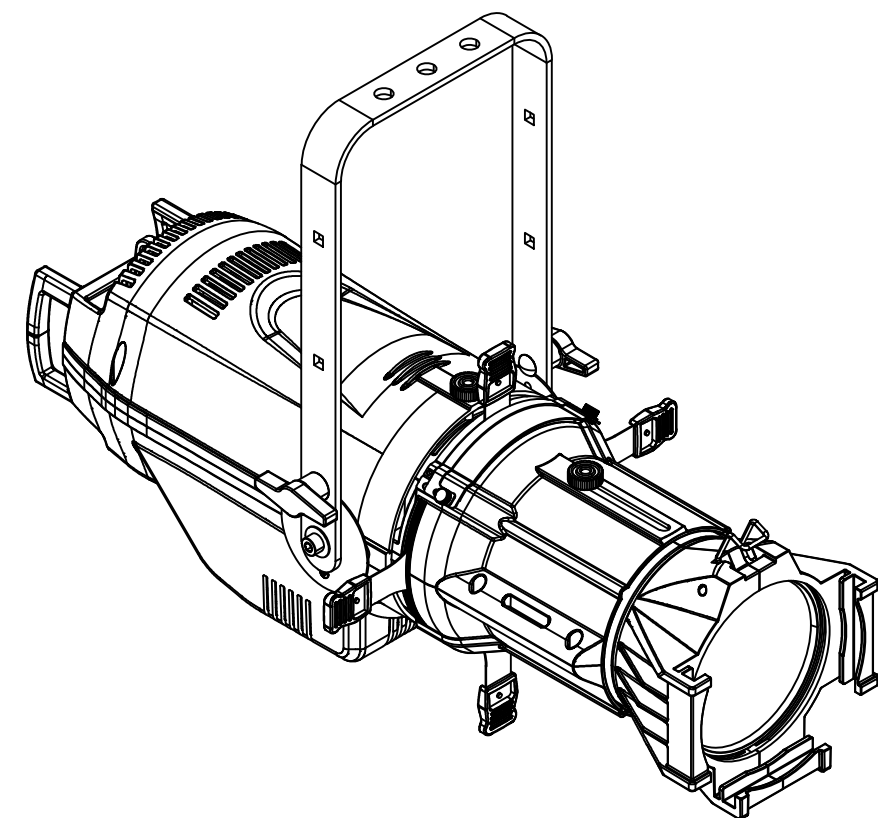

All dimensions are in mm/in
 Le misure sono espresse in mm/in

		Drawing number	
Title ECLIPSEFS		Draw description	
Date 26/08/2017	Revision N. 001	Sheet of 01 01	Checked
Duplication of this drawing, either full or in part, is strictly prohibited without prior written authorization of PROLIGHTS.			