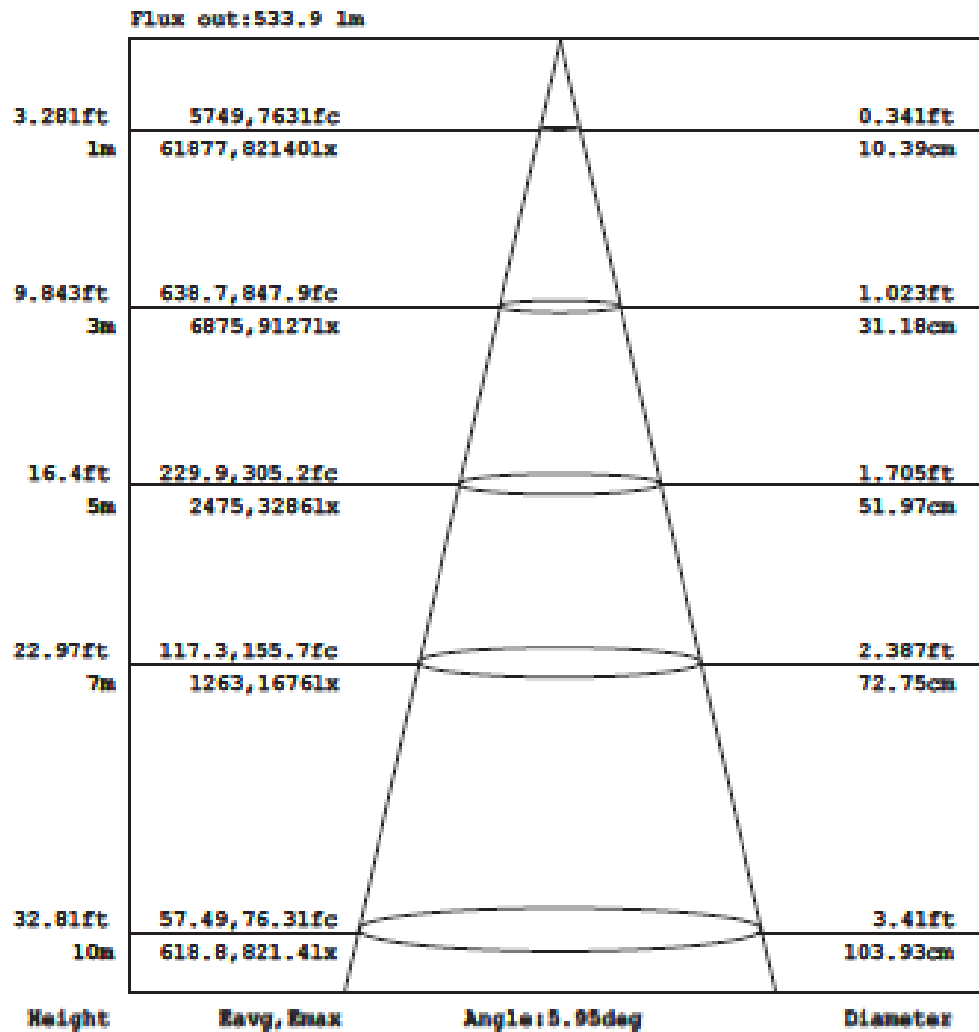

# PIXIEWASH-FULL (6°)

60w single source compact and zoomable LED

## Goniophotometers Diagram

Note: The Curves indicate the illuminated area and the average illumination when the luminaire is at different distance.

WEBSITE: [www.prolightsamerica.com](http://www.prolightsamerica.com)