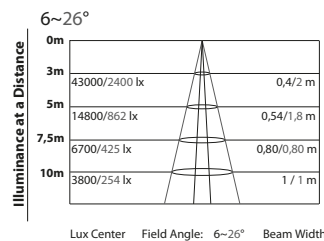

PHOTOMETRIC DATA

APPROVED

prolightsamerica.com

info@prolightsamerica.com
www.prolightsamerica.com

Distributed by

A.C. Lighting Inc.
Tel: +1 416-255-9494
Fax: +1 416-255-3514

northamerica@aclighting.com
www.aclighting.com