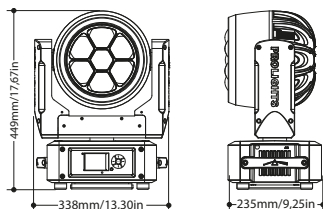

STARK400

7x40w High power LED Wash-Beam luminaire with pixel mapping

STARK400 Technical Specification

LIGHT SOURCE		CONTROL	
Source:	7x40WRGBW Osram Ostar LED	Protocols:	DMX512, RDM, Art-Net
CT:	Tunable 2000K~10000K	Pixel Control:	Pixel2Pixel control
Luminous Flux:	(3°) 1971 lm, (45°) 2209lm	W-DMX:	Included, Lumen Radio TiMo receiver
Lux:	(3°) 38890 lux, (45°) 2180lux@3m Full	ELECTRONICS	
OPTICS		Dimmer:	Linear 0~100% electronic dimmer
Zoom:	3°-45°Motorised linear zoom	Dimmer Curves:	Different dimming curves available
COLOR SYSTEM		Strobe/Shutter:	1-30Hz, electronic
Color Mixing:	RGBW/FC	ELECTRICAL	
CTC:	CTC control through independent DMX channel	Power Consumption (at 230V):	265W
Color Wheel:	Virtual color wheel with presets	Power Consumption (at 120V):	265W
DYNAMIC EFFECTS		PHYSICAL	
Pixel Patterns:	Preprogrammed dynamic and static patterns	Signal Connection:	DMX 5p IN/OUT Amphenol, ARTNET IN/OUT
FX Generator:	Adjustable foreground/background color, index, speed, direction	Power Connection:	IN Neutrik Truecon
BODY		IP:	20
Pan Angle:	540/630°	Dimensions (WxHxD):	338x449x235mm / 13.31"x17.68"x9.25"
Tilt Angle:	265°	Weight:	11,3kg / 24.91lbs

TECHNICAL DRAWING

PHOTOMETRIC DATA

APPROVED

prolightsamerica.com

info@prolightsamerica.com
www.prolightsamerica.com

Distributed by

A.C. Lighting Inc.
Tel: +1 416-255-9494
Fax: +1 416-255-3514

northamerica@aclighting.com
www.aclighting.com